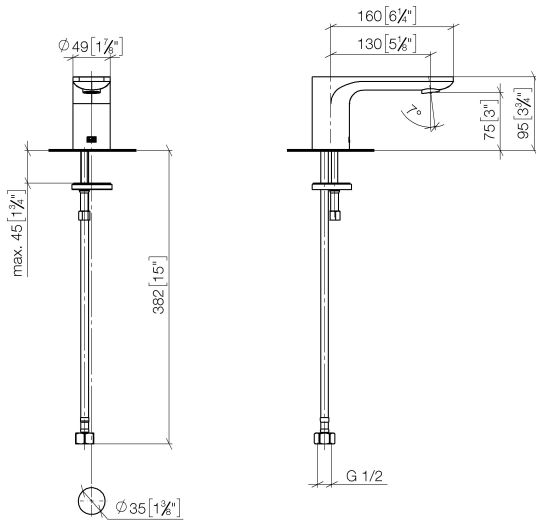

Sink - Lissé

Lavatory spout, deck-mounted without drain - polished chrome

Article number: 13 700 845-00

- 5-1/8" Projection
- Rigid spout
- Round aerated stream
- Total height 3-3/4"
- Height to aerator/spout outlet 3"
- 1-3/8" hole diameter
- inlet: 2x pressure hose with 1/2" compression fitting
- 1/2" connection
- Water flow rate limited to max. 1.5 gpm
- lead-free

polished chrome

Discontinued items available to order until 31.12.9999

Sink - Lissé

Lavatory spout, deck-mounted without drain - polished chrome

Article number: 13 700 845-00

Dimensional drawing

mm [inches]

All dimensions in mm / inch = mm x 0,0394

Flow rate chart

Sink - Lissé

Lavatory spout, deck-mounted without drain - polished chrome

Article number: 13 700 845-00

Other surface finishes

chrome matte

13 700 845-93

More custom finish options are available via special production (xTra Service). Please see our finish matrix for availability and pricing or contact a Dornbracht representative.

Spare parts list

Number	Item Number	Designation	Number of units
1	90 11 84 015 00-00	spout	1
2	09 14 10 060 90	seal	1
3	09 31 20 065 90	plug	1
4	04 30 04 019 00 90	hose	1
5	09 31 11 012 90	pin	1
6	04 30 11 038 75 90	fixing set	1