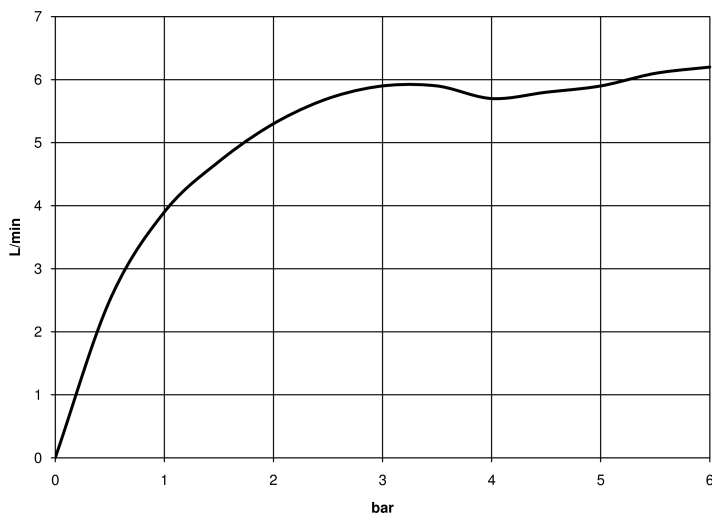

Sink - Lissé

Lavatory spout, deck-mounted without drain - polished chrome

Article number: 13 700 845-00

- 5-1/8" Projection
- Rigid spout
- Round aerated stream
- Total height 3-3/4"
- Height to aerator/spout outlet 3"
- 1-3/8" hole diameter
- inlet: 2x pressure hose with 1/2" compression fitting
- 1/2" connection
- Water flow rate limited to max. 1.5 gpm
- lead-free

All dimensions in mm / inch = mm x 0,0394

Flow rate chart

Sink - Lissé

Lavatory spout, deck-mounted without drain - polished chrome

Article number: 13 700 845-00

Other surface finishes

chrome matte

13 700 845-93