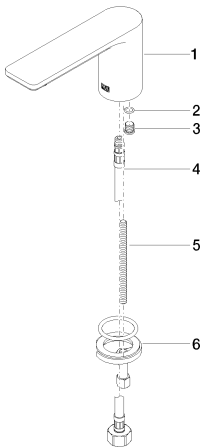

Sink - Lissé

Lavatory spout, deck-mounted without drain - polished chrome

Article number: 13 700 845-00

- 5-1/8" Projection
- Rigid spout
- Round aerated stream
- Total height 3-3/4"
- Height to aerator/spout outlet 3"
- 1-3/8" hole diameter
- inlet: 2x pressure hose with 1/2" compression fitting
- 1/2" connection
- Water flow rate limited to max. 1.5 gpm
- lead-free

polished chrome

Discontinued items available to order until 31.12.9999

Sink - Lissé

Lavatory spout, deck-mounted without drain - polished chrome

Article number: 13 700 845-00

Dimensional drawing

mm [inches]

All dimensions in mm / inch = mm x 0,0394

Flow rate chart

Sink - Lissé

Lavatory spout, deck-mounted without drain - polished chrome

Article number: 13 700 845-00

Other surface finishes

chrome matte

13 700 845-93

More custom finish options are available via special production (xTra Service). Please see our finish matrix for availability and pricing or contact a Dornbracht representative.

Spare parts list

Number	Item Number	Designation	Number of units
1	90 11 84 015 00-00	spout	1
2	09 14 10 060 90	seal	1
3	09 31 20 065 90	plug	1
4	04 30 04 019 00 90	hose	1
5	09 31 11 012 90	pin	1
6	04 30 11 038 75 90	fixing set	1